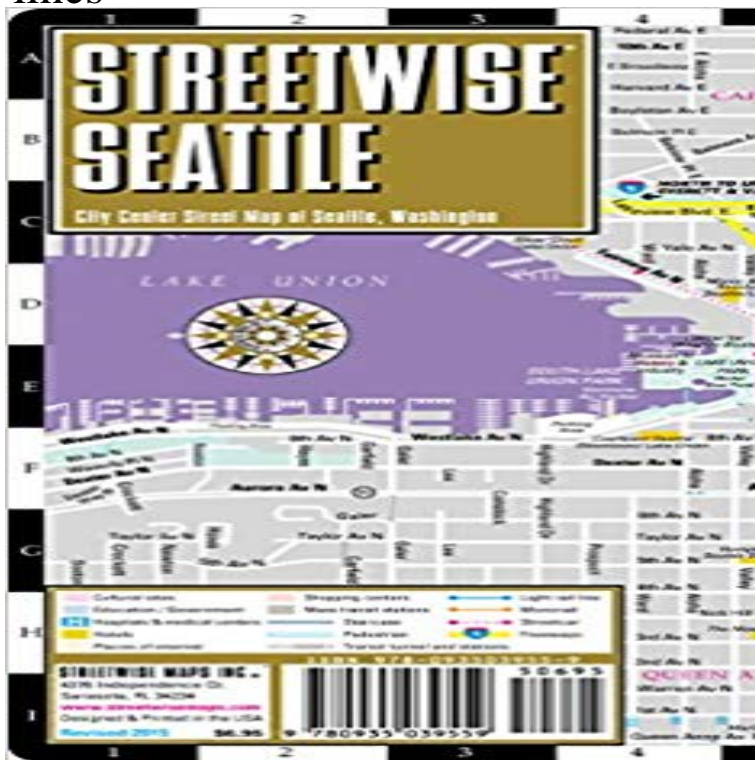

Streetwise Seattle Map - Laminated City Center Street Map of Seattle, Washington - Folding pocket size travel map with monorail & streetcar lines

Streetwise Seattle Map - Laminated City Center Street Map of Seattle, Washington - Folding pocket size travel map with integrated monorail & streetcar lines & stations This map covers the following areas: Main Seattle Map 1:14,000 Seattle Area Map 1:140,000 Seattle Street System Guide Map Called the Emerald City, Seattle sits like a guarded jewel. Practically surrounded by water and ringed by the Cascade Mountains, this city enjoys an enviable position as both a cosmopolitan center and an outdoor paradise. Next door is the most successful high technology industry in the world, Microsoft and the wettest spot on earth, the Olympic Peninsula. All of this converges in Seattle Washington and translates into a local culture that is young, vibrant and energetic, fueled by the caffeine jolt supplied by native barista baron, Starbucks. The STREETWISE map of Seattle showcases the center city and downtown area stretched along Elliott Bay. You can easily locate Pike s Place Historic District and Market, one of the well known landmarks within the city where you can watch the fish vendors enthusiastically toss salmon back and forth. What a sport! Seattle Center, just west of downtown is where youll find the Space Needle, Memorial Stadium and the Experience Music Project, a mecca for Jimi Hendrix fans and a celebration of diverse music. An area map of Seattle extends from Lake City in the North to Sea-Tac Airport in the south, from Bellevue to Puget Sound. A complete index of streets, hotels, points of interest, shopping, education, culture, transportation and parks is clearly listed on the STREETWISE Seattle Map. An inset explains how the Seattle street system works so that you ll know the difference between South, South West and South East. Our pocket size map of Seattle is laminated for durability and accordion folding for effortless use. The